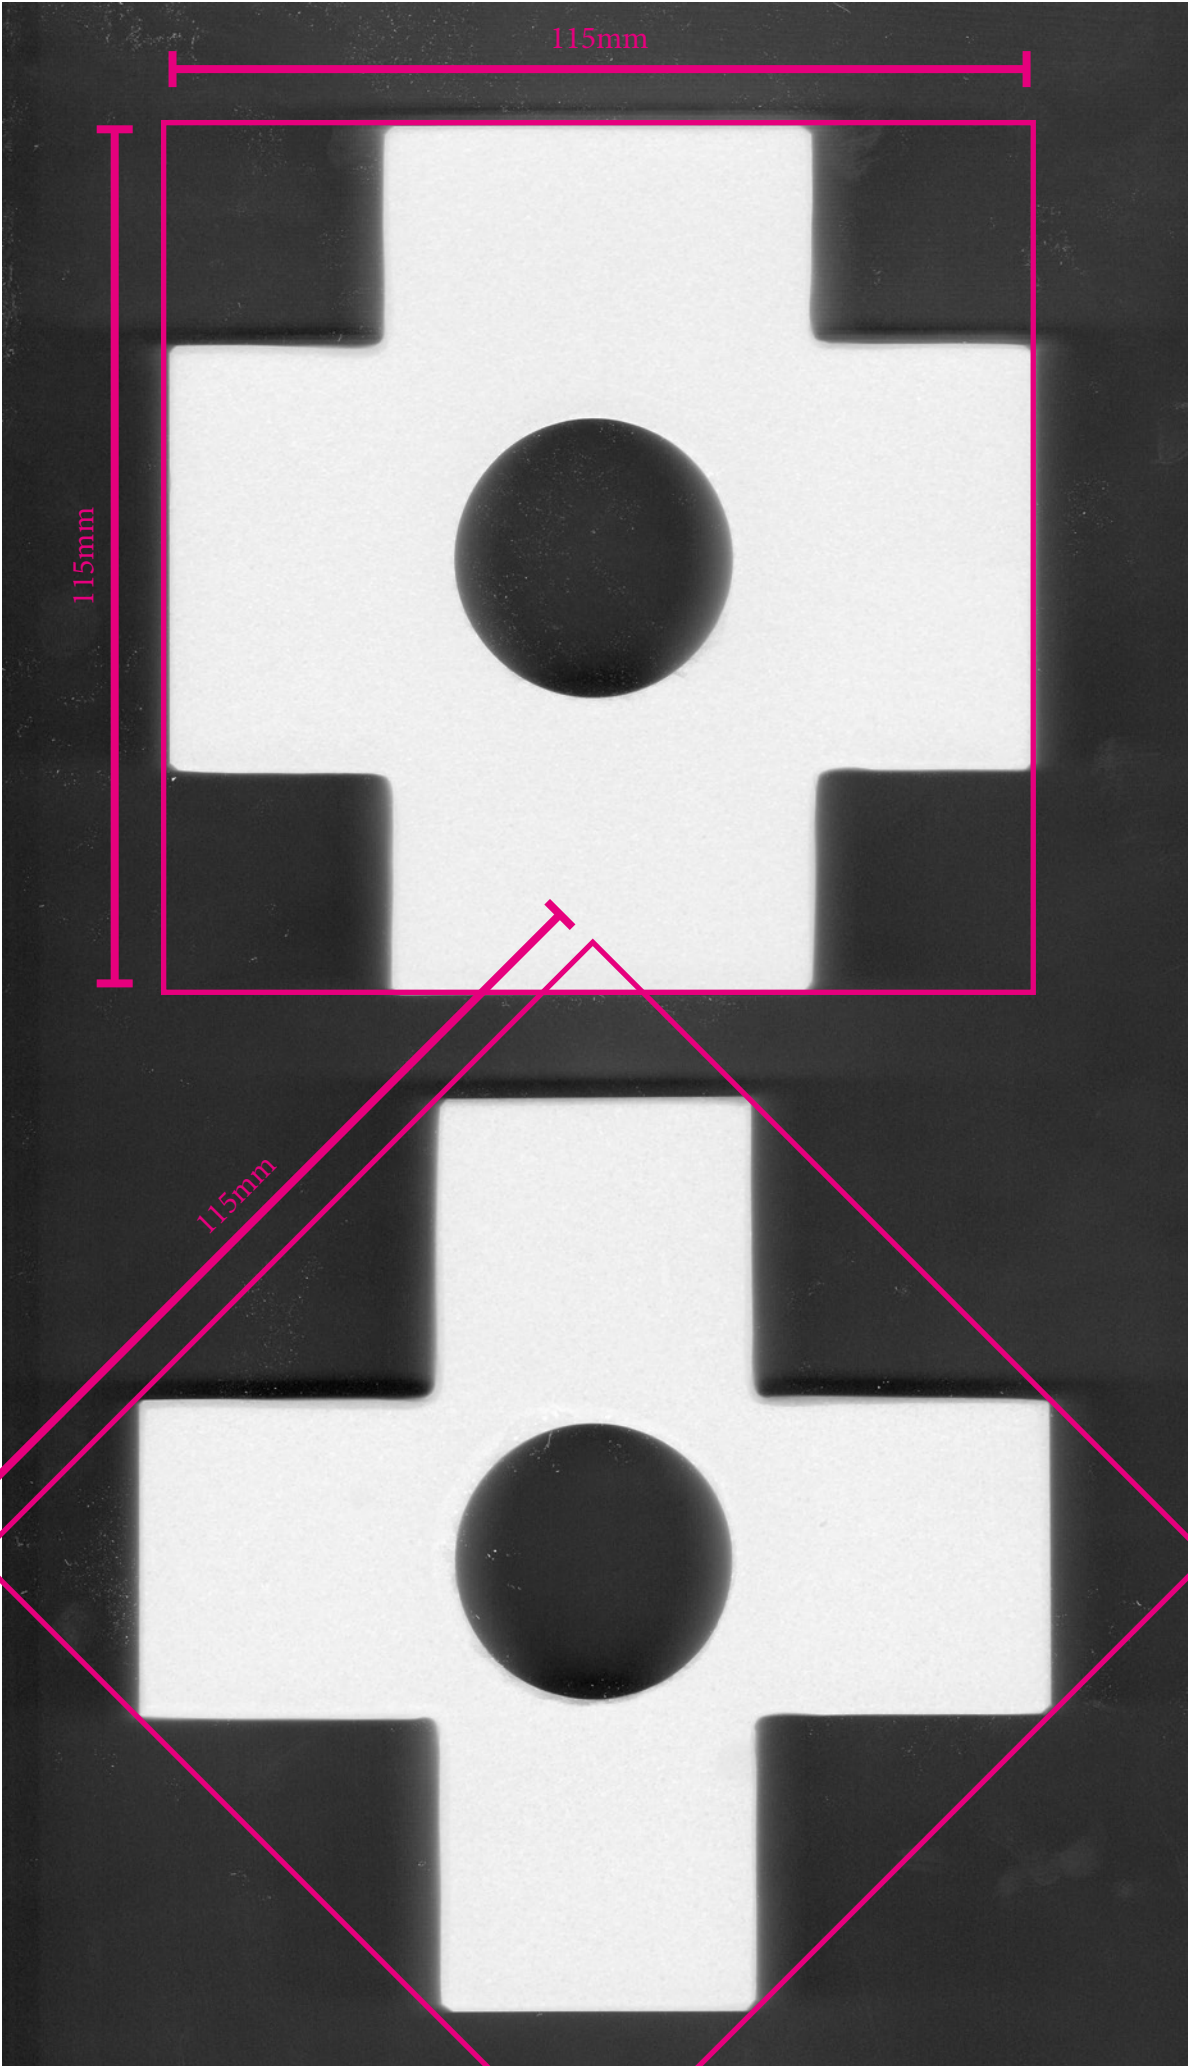

The approach

Germaine Kruip

Column Untitled 2012

Clear white marble, metal

Dimensions Variable

AP-KRUIG-00073

92 parts installed in The Approach gallery

97 parts installed in Approach Tavern pub

EVERY SHAPE IS 4CM DEEP/HIGH)
AND FITS INTO A SQUARE DIMENSION OF 115MM X 115MM
WITH THE EXCEPTION OF THE LARGE SQUARE

| | |
|-----------------------------------|-------|
| ... OCTAGANS | 1170G |
| ...CROSSES (FAT) | 990G |
| ...CROSSES (THIN) | 844G |
| ...SQUARE (SMALL) | 1350G |
| 16...SQUARE (LARGE) 121MM X 121MM | 1550G |

TOTAL 244 MARBLE PIECES
INCLUDING 55 SPARES (6 LARGE SQUARES,

115mm

115mm

121mm

121mm