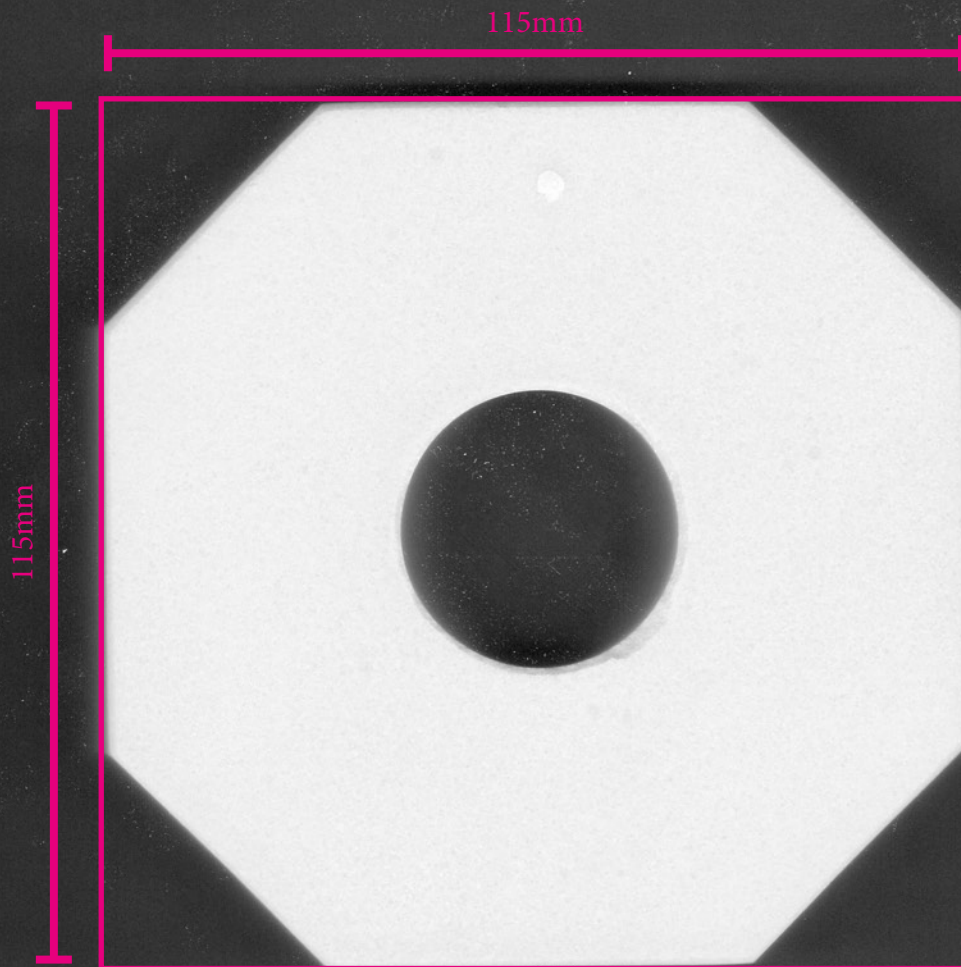

The approach

Germaine Kruip

Column Untitled 2012

Clear white marble, metal

Dimensions Variable

AP-KRUIG-00073

92 parts installed in The Approach gallery

97 parts installed in Approach Tavern pub

EVERY SHAPE IS 4CM DEEP/HIGH)
AND FITS INTO A SQUARE DIMENSION OF 115MM X 115MM
WITH THE EXCEPTION OF THE LARGE SQUARE

| | |
|-----------------------------------|-------|
| ... OCTAGANS | 1170G |
| ...CROSSES (FAT) | 990G |
| ...CROSSES (THIN) | 844G |
| ...SQUARE (SMALL) | 1350G |
| 16...SQUARE (LARGE) 121MM X 121MM | 1550G |

TOTAL 244 MARBLE PIECES
INCLUDING 55 SPARES (6 LARGE SQUARES,

115mm

115mm

121mm

121mm